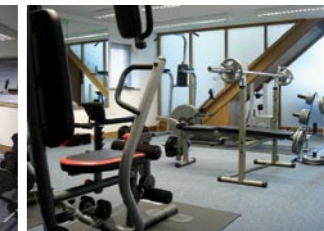

Recreational Barn

Hill Farm Holiday Cottages have a new purpose built Recreational Barn with fantastic leisure facilities featuring Gymnasium, Sauna and Games Room where you can play Pool or just relax in the TV lounge. (Small DVD library available.)