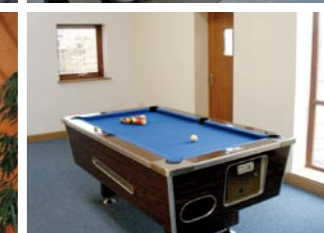

Dairy

Comfortably caters for 4 adults and two children in 5 star luxury. Large lounge with feature fireplace (log burner), beams, large kitchen/dining room and cloakroom/WC. 3 upstairs bedrooms, two double (one with twin beds), third bedroom (small twin suitable for children). Bathroom with bath/shower, toilet and wash basin. Geo thermal under floor heating throughout. Outside seated courtyard with beautiful views of North Yorkshire Moors. Each cottage has own private parking area.

Byre

A snug cottage for two. Open plan lounge/dining/kitchen with stone flagged geo thermal under floor heating. Two steps lead down to double bedroom with en-suite toilet/shower room. Outside seated patio area.

Recreational Barn

Hill Farm Holiday Cottages have a new purpose built Recreational Barn with fantastic leisure facilities featuring Gymnasium, Sauna and Games Room where you can play Pool or just relax in the TV lounge. (Small DVD library available.)