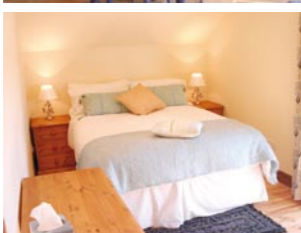

Dairy

Comfortably caters for 4 adults and two children in 5 star luxury. Large lounge with feature fireplace (log burner), beams, large kitchen/dining room and cloakroom/WC. 3 upstairs bedrooms, two double (one with twin beds), third bedroom (small twin suitable for children). Bathroom with bath/shower, toilet and wash basin. Geo thermal under floor heating throughout. Outside seated courtyard with beautiful views of North Yorkshire Moors. Each cottage has own private parking area.

Moor View

A lovely cottage perfect for couples. All on ground floor with stone flagged geo thermal under floor heating. Lounge with feature fireplace (log burner) and stunning views over moor. Kitchen/dining area, double bedroom, shower room with toilet. Beams throughout. Seated patio areas. Both Dairy and Moor View Cottages have Gold Awards for excellence 2011.

Byre

A snug cottage for two. Open plan lounge/dining/kitchen with stone flagged geo thermal under floor heating. Two steps lead down to double bedroom with en-suite toilet/shower room. Outside seated patio area.

Recreational Barn

Hill Farm Holiday Cottages have a new purpose built Recreational Barn with fantastic leisure facilities featuring Gymnasium, Sauna and Games Room where you can play Pool or just relax in the TV lounge. (Small DVD library available.)

Some of Yorkshire's Finest Walks on the Doorstep... Some of Yorkshire's Finest Walks on the Doorstep... Some of Yorkshire's Finest Walks on the Doorstep...