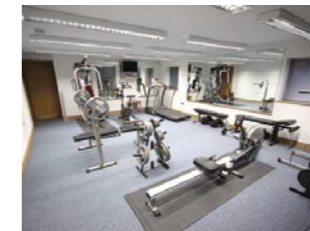

Recreational Barn

Hill Farm Holiday Cottages have a new purpose built Recreational Barn with fantastic leisure facilities featuring Gymnasium, Sauna and Games Room where you can play Pool or just relax in the TV lounge. (Small DVD library available.)