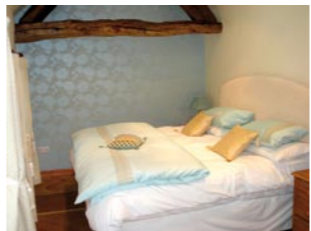

Dairy

Comfortably caters for 4 adults and two children in 5 star luxury. Large lounge with feature fireplace (log burner), beams, large kitchen/dining room and cloakroom/WC. 3 upstairs bedrooms, two double (one with twin beds), third bedroom (small twin suitable for children). Bathroom with bath/shower, toilet and wash basin. Geo thermal under floor heating throughout. Outside seated courtyard with beautiful views of North Yorkshire Moors. Each cottage has own private parking area.

Moor View

A lovely cottage perfect for couples. All on ground floor with stone flagged geo thermal under floor heating. Lounge with feature fireplace (log burner) and stunning views over moor. Kitchen/dining area, double bedroom, shower room with toilet. Beams throughout. Seated patio areas. Both Dairy and Moor View Cottages have Gold Awards for excellence 2011.

Byre

A snug cottage for two. Open plan lounge/dining/kitchen with stone flagged geo thermal under floor heating. Two steps lead down to double bedroom with en-suite toilet/shower room. Outside seated patio area.

Recreational Barn

Hill Farm Holiday Cottages have a new purpose built Recreational Barn with fantastic leisure facilities featuring Gymnasium, Sauna and Games Room where you can play Pool or just relax in the TV lounge. (Small DVD library available.)

Some of Yorkshire's Finest Walks on the Doorstep... Some of Yorkshire's Finest Walks on the Doorstep... Some of Yorkshire's Finest Walks on the Doorstep...