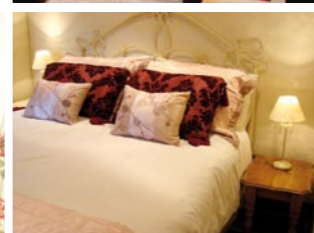

Dairy

Comfortably caters for 4 adults and two children in 5 star luxury. Large lounge with feature fireplace (log burner), beams, large kitchen/dining room and cloakroom/WC. 3 upstairs bedrooms, two double (one with twin beds), third bedroom (small twin suitable for children). Bathroom with bath/shower, toilet and wash basin. Geo thermal under floor heating throughout. Outside seated courtyard with beautiful views of North Yorkshire Moors. Each cottage has own private parking area.

Moor View

A lovely cottage perfect for couples. All on ground floor with stone flagged geo thermal under floor heating. Lounge with feature fireplace (log burner) and stunning views over moor. Kitchen/dining area, double bedroom, shower room with toilet. Beams throughout. Seated patio areas. Both Dairy and Moor View Cottages have Gold Awards for excellence 2011.

Byre

A snug cottage for two. Open plan lounge/dining/kitchen with stone flagged geo thermal under floor heating. Two steps lead down to double bedroom with en-suite toilet/shower room. Outside seated patio area.

Recreational Barn

Hill Farm Holiday Cottages have a new purpose built Recreational Barn with fantastic leisure facilities featuring Gymnasium, Sauna and Games Room where you can play Pool or just relax in the TV lounge. (Small DVD library available.)

Some of Yorkshire's Finest Walks on the Doorstep... Some of Yorkshire's Finest Walks on the Doorstep... Some of Yorkshire's Finest Walks on the Doorstep...